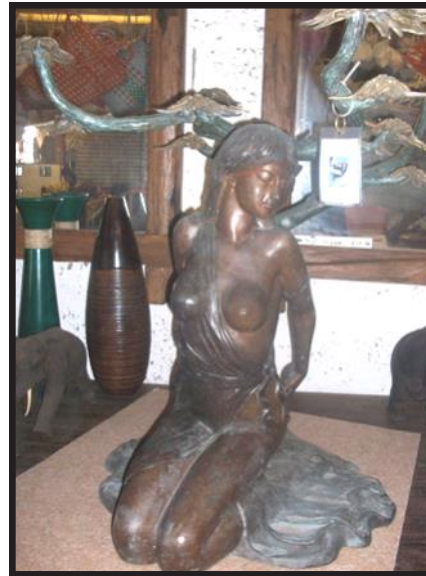

Woman Under Tree Table
Dimensions: W27xH30 Inches
Price: £1749.99