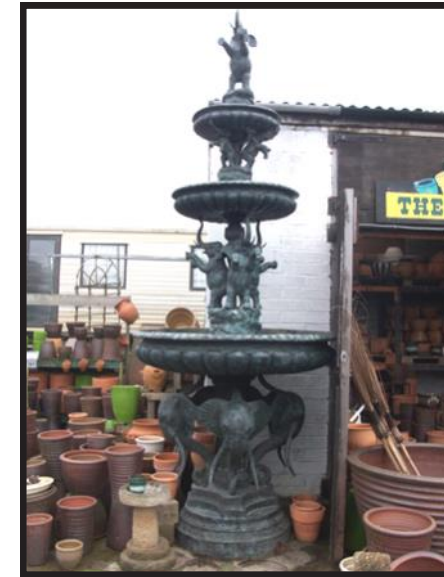

Goat Head Fountain
Dimensions: H111xW57 Inches
Price: £9900.00

Three Sail Fish Fountain
Dimensions: H94 Inches¹³
Price: £4100.00

Ornate Five Tier Fountain
Dimensions: H106 Inches
Price: £8150.00

Four Women Fountain
Dimensions: H87.5 Inches
Price: £19,500.00

Cherub on Shell Fountains
Dimensions: H62 Inches
Price: £5850.00

Horse Head Table
Dimensions: H29 Inches
Price: £4074.99

Two Boys Barrel Fountain
Dimensions: H31 Inches
Price: £994.99

Bear on Back Table
Dimensions: L42xH28 Inches
Price: £1954.99