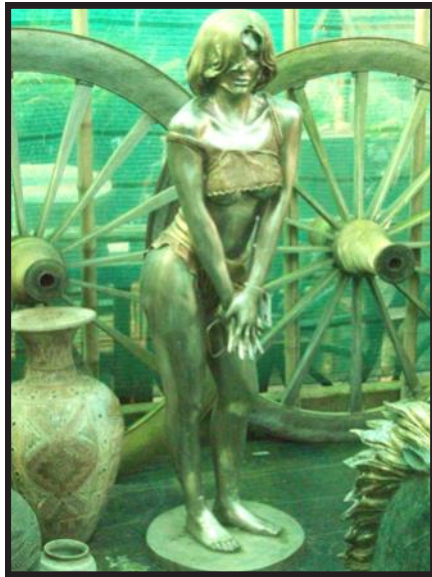

Dimensions: H58 Inches

Price: £5199.99

Coloured Crane 2

Dimensions: H100 Inches

Price: £4400.00

Woman Standing
Dimensions: H68 Inches
Price: £7650.00

Woman on Rock Fountain
Dimensions: H58 Inches
Price: £3750.00