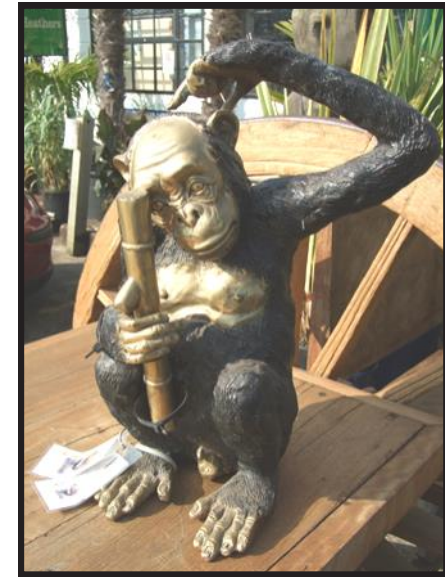

Ostrich
Dimensions: H23 Inches
Price: £179.99

Horse Head on Marble
Dimensions: H13 Inches
Price: £204.99

Dolphin
Dimensions: H20 Inches
Price: £116.99

Native American In Canoe
Dimensions: L27xH18 Inches
Price: £1300.00

Native American On Horse
Dimensions: L24xH22 Inches
Price: £1119.99

Native American In Canoe 2
Dimensions: L27xH17 Inches
Price: £1300.00

Jockey on Horse
Dimensions: L19xH18 Inches
Price: £249.99

Horse Head on Marble
Dimensions: H10 Inches
Price: £144.99

Deer with Baby
Dimensions: L17xH16 Inches
Price: £249.99

Medium Crane
Dimensions: H51.5 Inches
Price: £530.00

Penguin
Dimensions: H21 Inches
Price: £259.99

Puzzled Chimp
Dimensions: H16.5 Inches
Price: £325.00