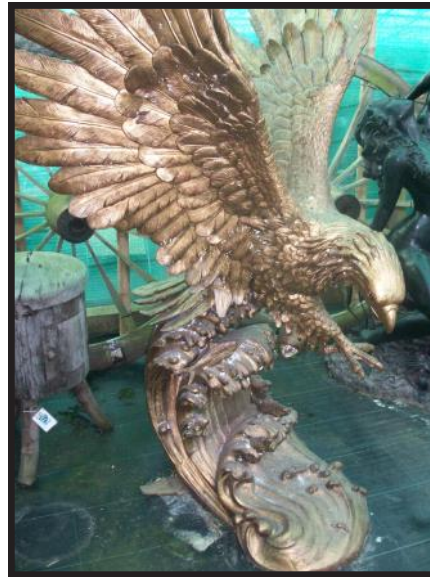

Head Down Bull
Dimensions: L75xH51 Inches
Price: £4199.99

Green Crocodile
Dimensions: L135xH33 Inches
Price: £6350.00

Large Gorilla

Dimension: H63 Inches

Price: £13,500.00

Golden Eagle

Dimensions: W40xH75 Inches

Price: £10,200.00

Gorilla

Dimensions: L40xH48 Inches

Price: £4495.00

Coloured Crane

Dimensions: H90 Inches

Price: £4400.00

Three Parrots on Tree