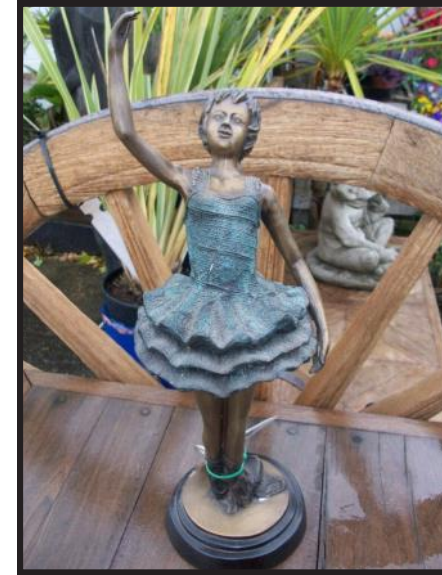

Victorian Lady with Table
Dimensions: H13 Inches
Price: £39.99

Golfer
Dimensions: H12.5 Inches
Price: £97.99

Woman Standing with Pot
Dimensions: H21.5 Inches
Price: £49.99

Justice
Dimensions: H17.5 Inches
Price: £126.99

Kneeling Woman with Pot
Dimensions: H22 Inches
Price: £214.99

Japanese Lady
Dimensions: H17 Inches
Price: £169.99

Abstract Ballerina
Dimensions: H18 Inches
Price: £154.99

Ballerina
Dimensions: H17 Inches
Price: £235.00