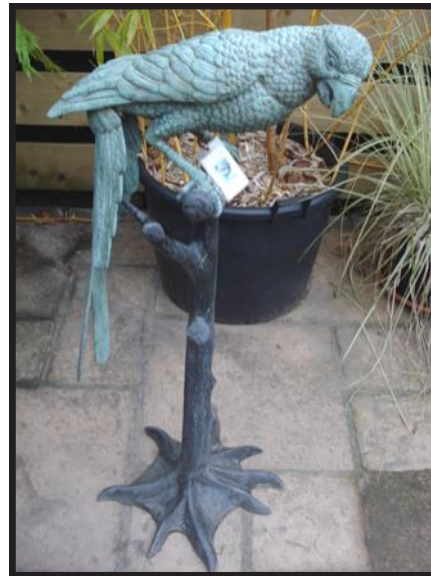

Green Parrot on Tree
Dimensions: H49 Inches
Price: £550.00