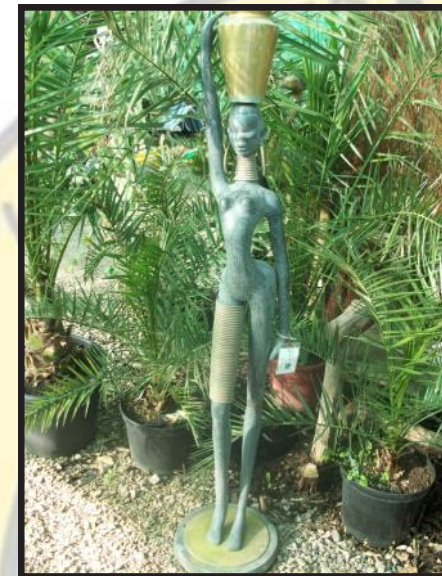

Girl with Violin
Dimensions: H34 Inches
Price: £564.99

Crocodile Fountain
Dimensions: H17 Inches
Price: £259.99

Stretching Ballerina
Dimensions: H73 Inches
Price: £559.99

Open Mouth Fish
Dimensions: H25 Inches
Price: £524.99